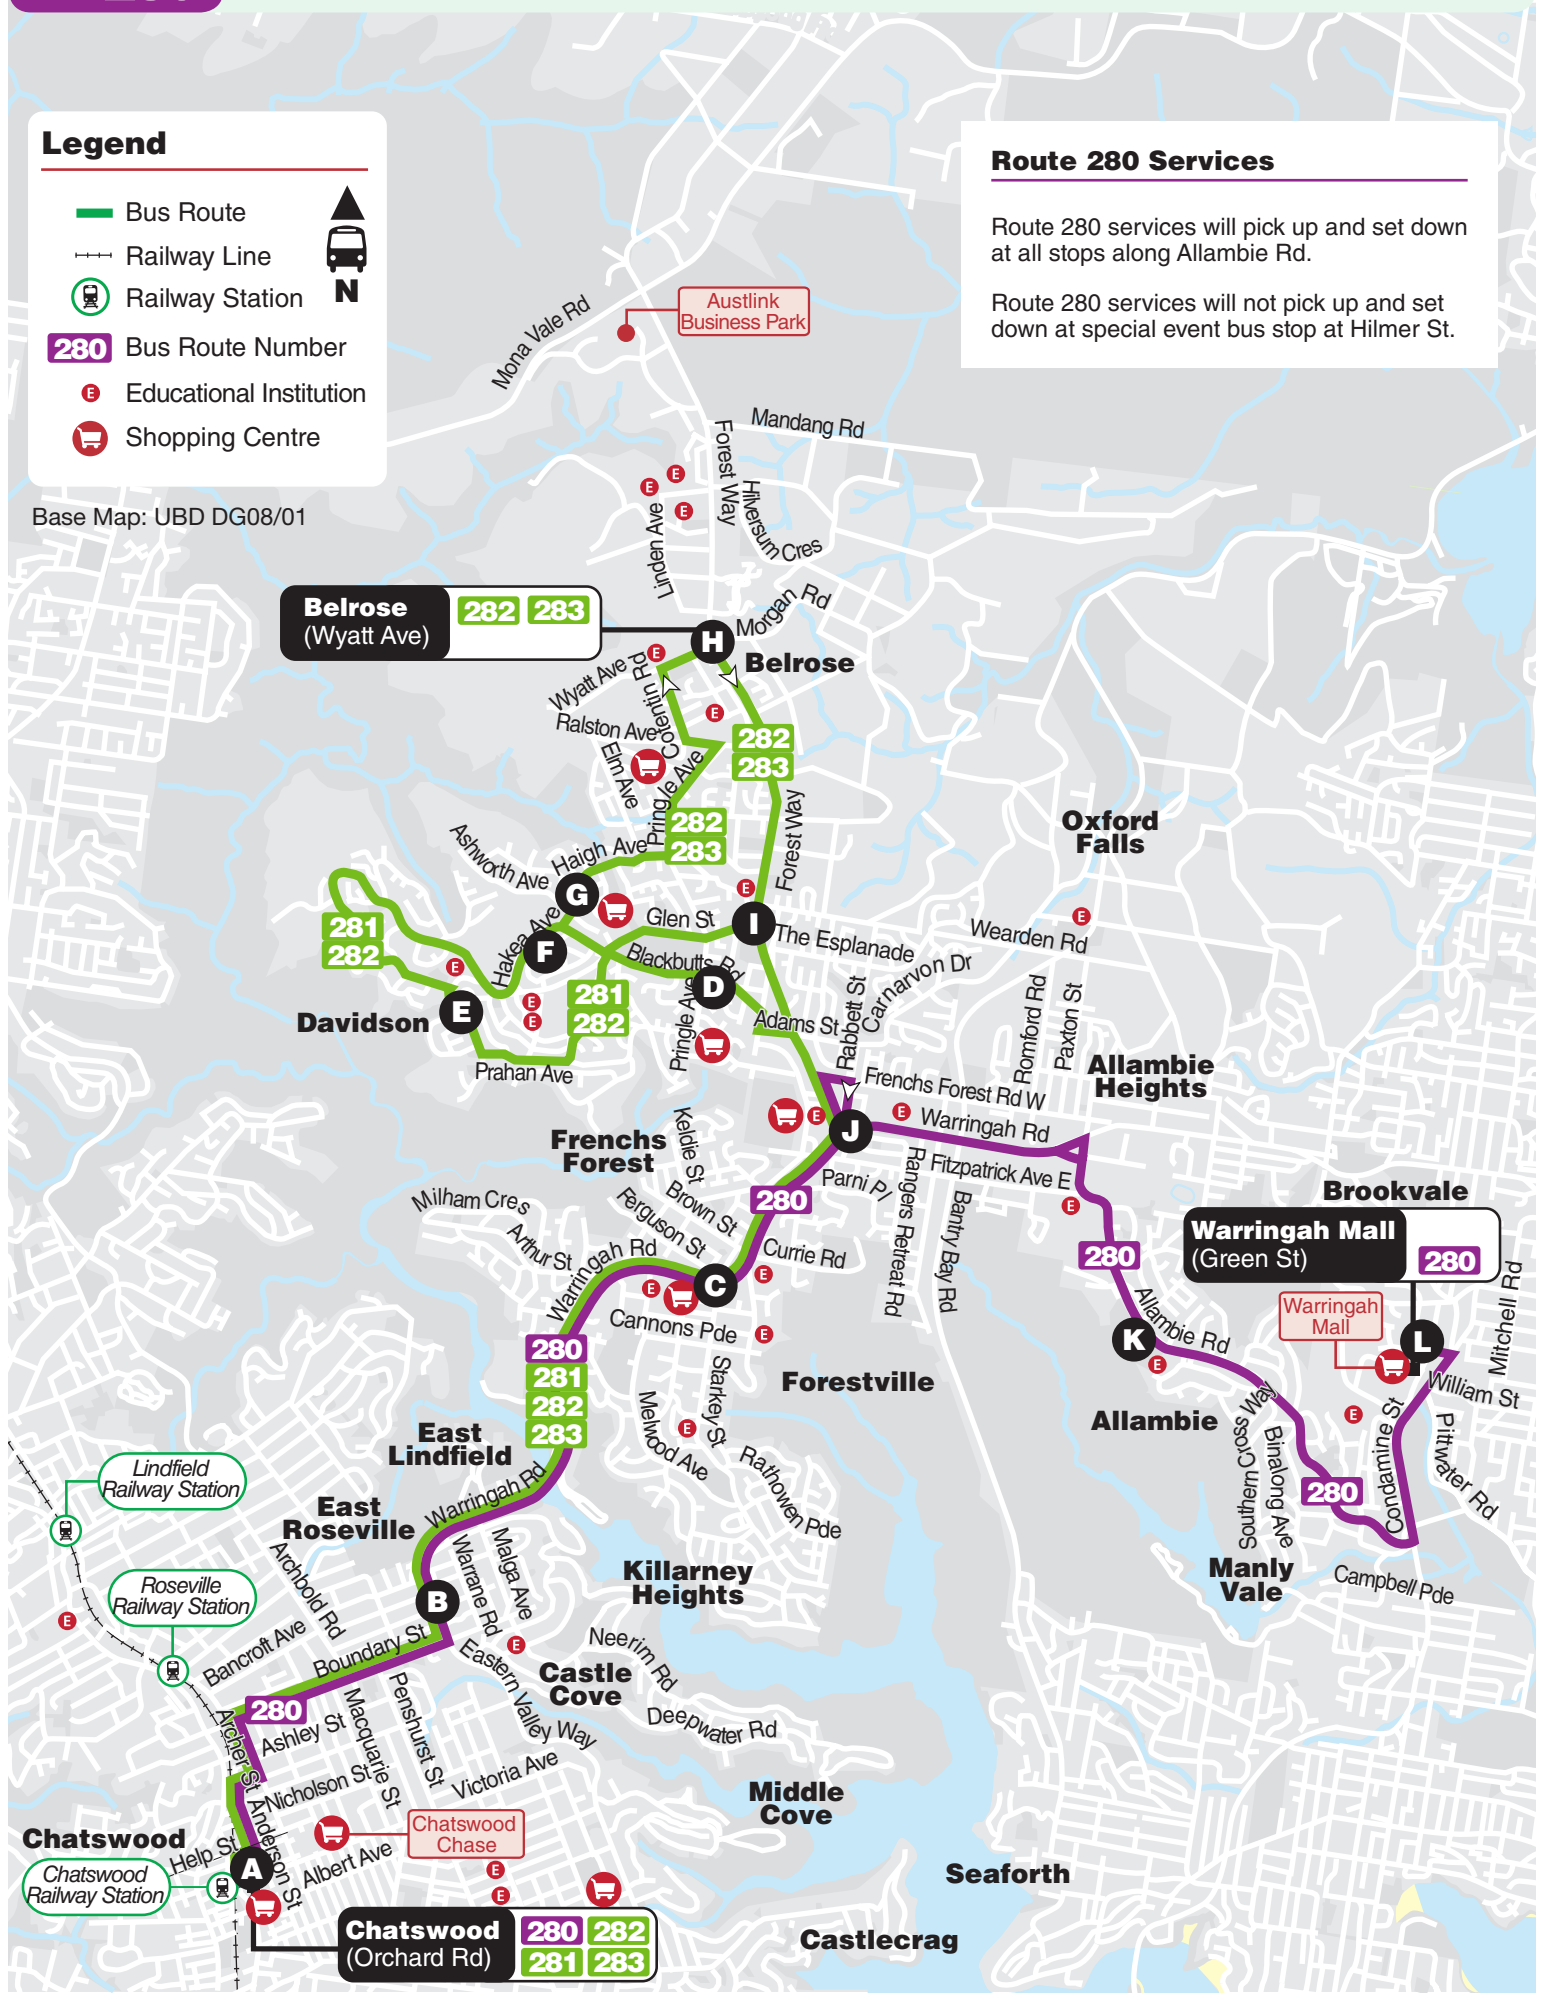

Legend

- Bus Route
- Railway Line
- Railway Station
- **280** Bus Route Number
- Educational Institution
- Shopping Centre

Base Map: UBD DG08/01

Route 280 Services

Route 280 services will pick up and set down at all stops along Allambie Rd.

Route 280 services will not pick up and set down at special event bus stop at Hilmer St.

Belrose (Wyatt Ave) **282 283**

Davidson

Frenchs Forest

East Lindfield

East Roseville

Chatswood

Chatswood (Orchard Rd) **280 282 281 283**

Belrose

282 283

282 283

281 282

281 282

280

280

280

280

280

280

280

280

280

280

280

Oxford Falls

Allambie Heights

Brookvale

Warringah Mall (Green St) **280**

Allambie

Manly Vale

Killarney Heights

Castle Cove

Middle Cove

Castlecrag

Seaforth